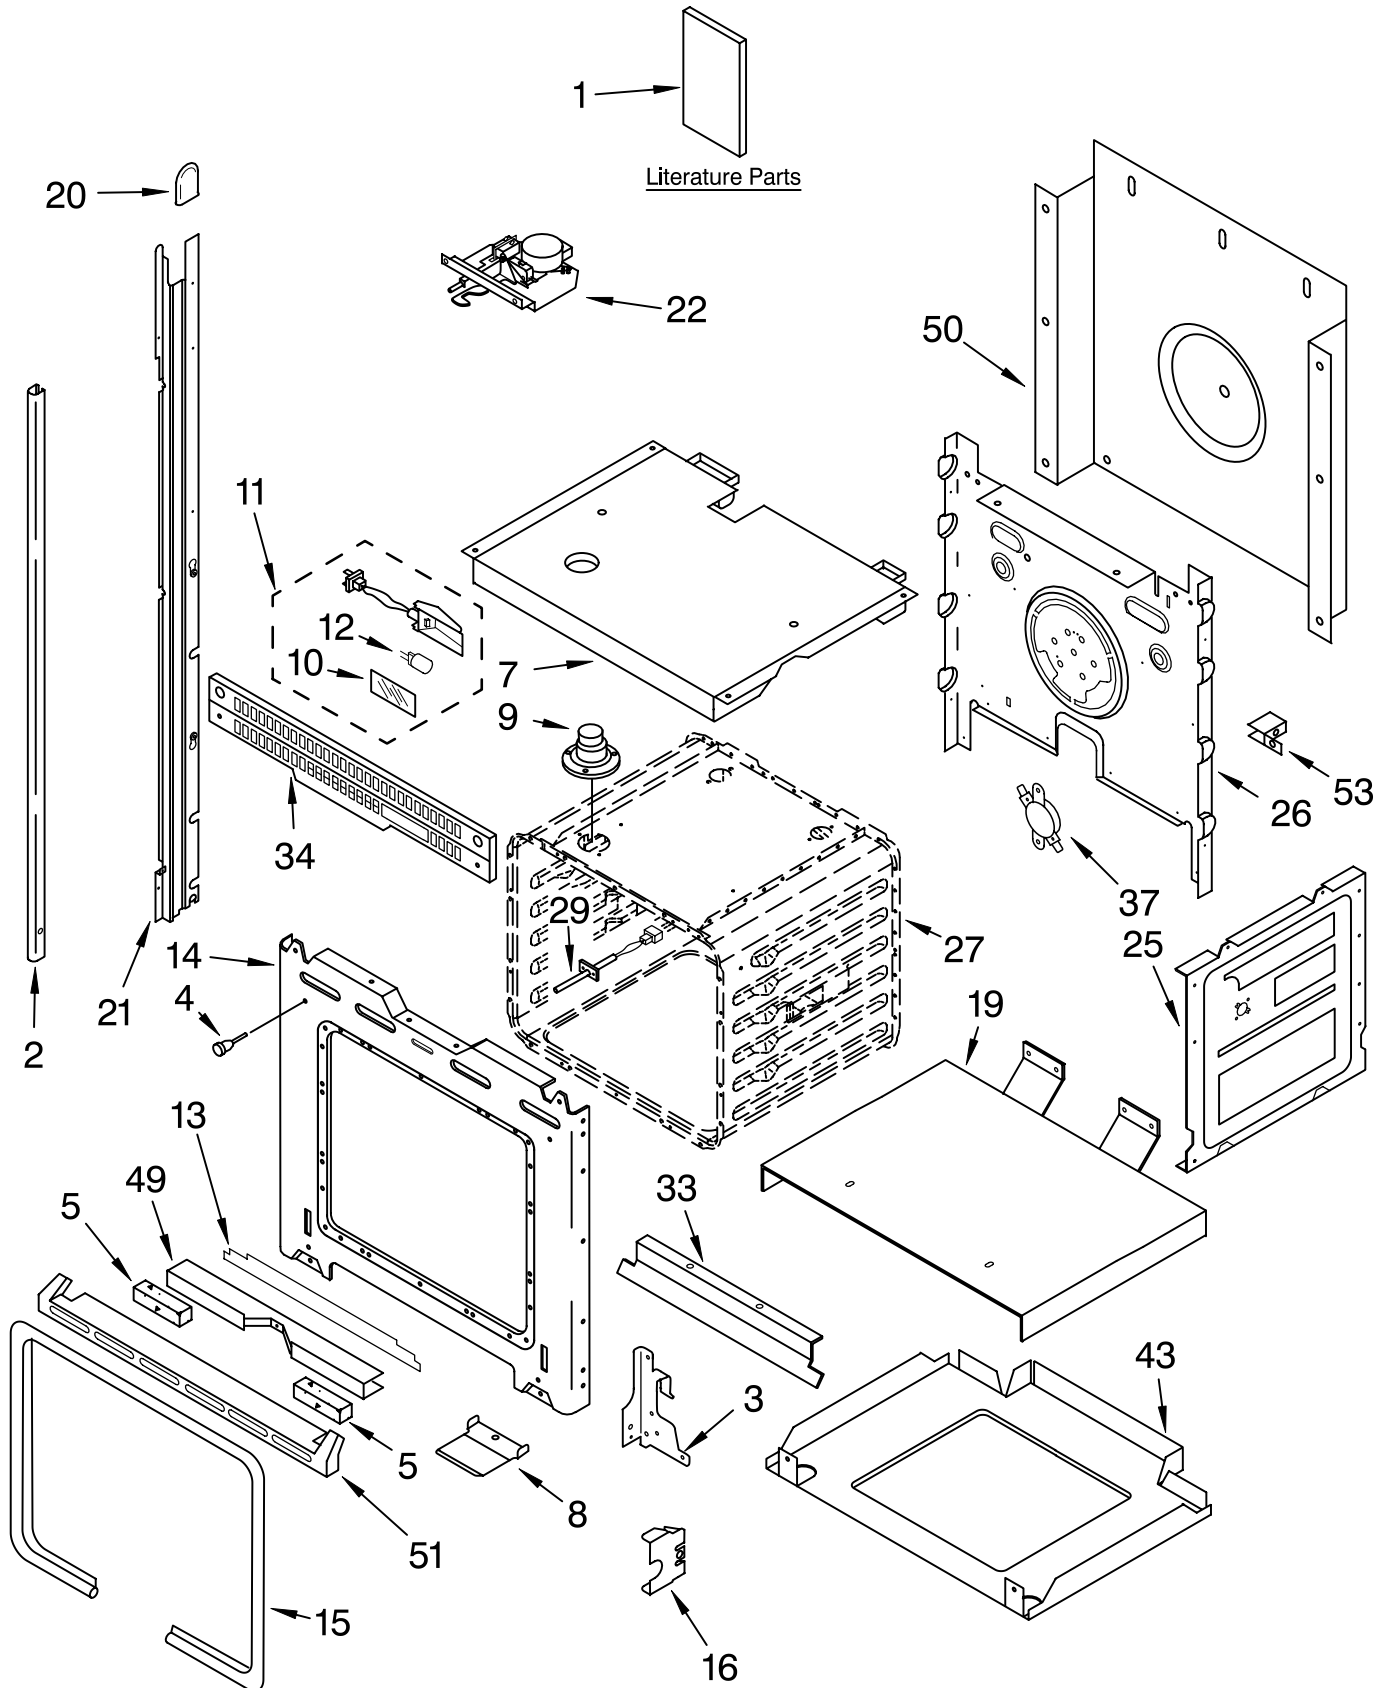

For Models: KEBC247KBL04, KEBC247KWH04, KEBC247KSS04
(Black) (White) (S.Steel)

24" BUILT-IN ELECTRIC
DOUBLE OVEN
THERMAL CONVECTION
SELF-CLEAN

FOR ORDERING INFORMATION REFER TO PARTS PRICE LIST